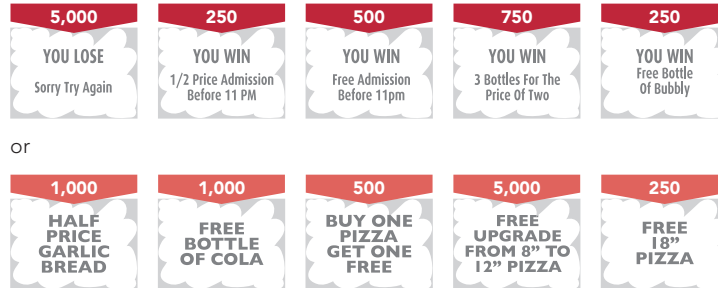

What's under the scratch panels?

Buy cards in multiples of 250. Get a set for each different prize or message you want your game to have. For instance, mostly losers and a few winners, then buy two sets. If you want more variety, perhaps with 10%, 20%, 30%, 40%, 50% off, order 5 sets. We'll help design your promotion.

e.g.